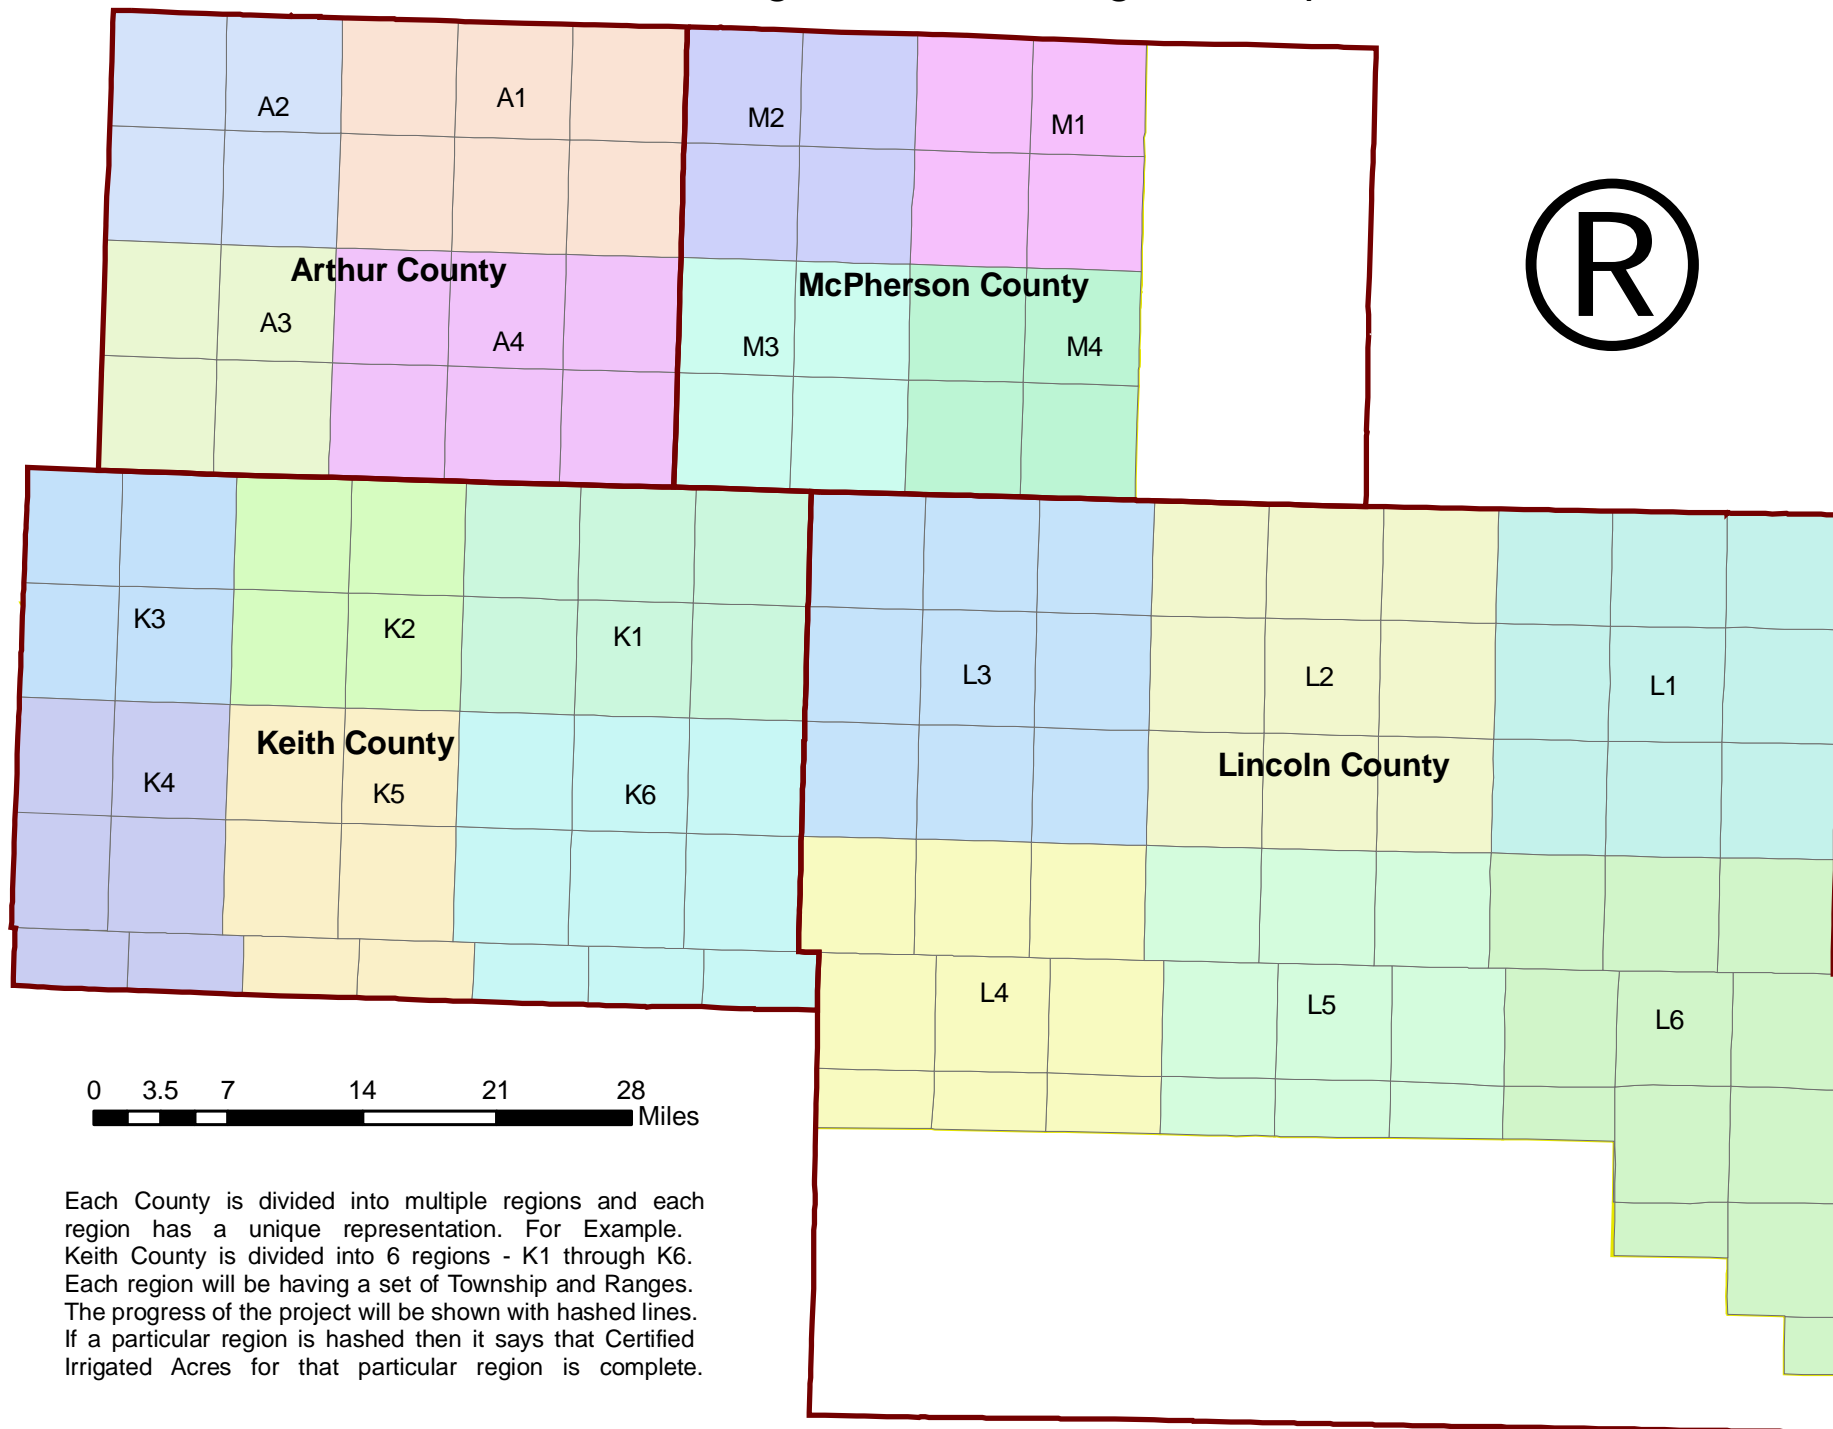

# Certified Irrigated Acres Progress Map

Each County is divided into multiple regions and each region has a unique representation. For Example. Keith County is divided into 6 regions - K1 through K6. Each region will be having a set of Township and Ranges. The progress of the project will be shown with hashed lines. If a particular region is hashed then it says that Certified Irrigated Acres for that particular region is complete.